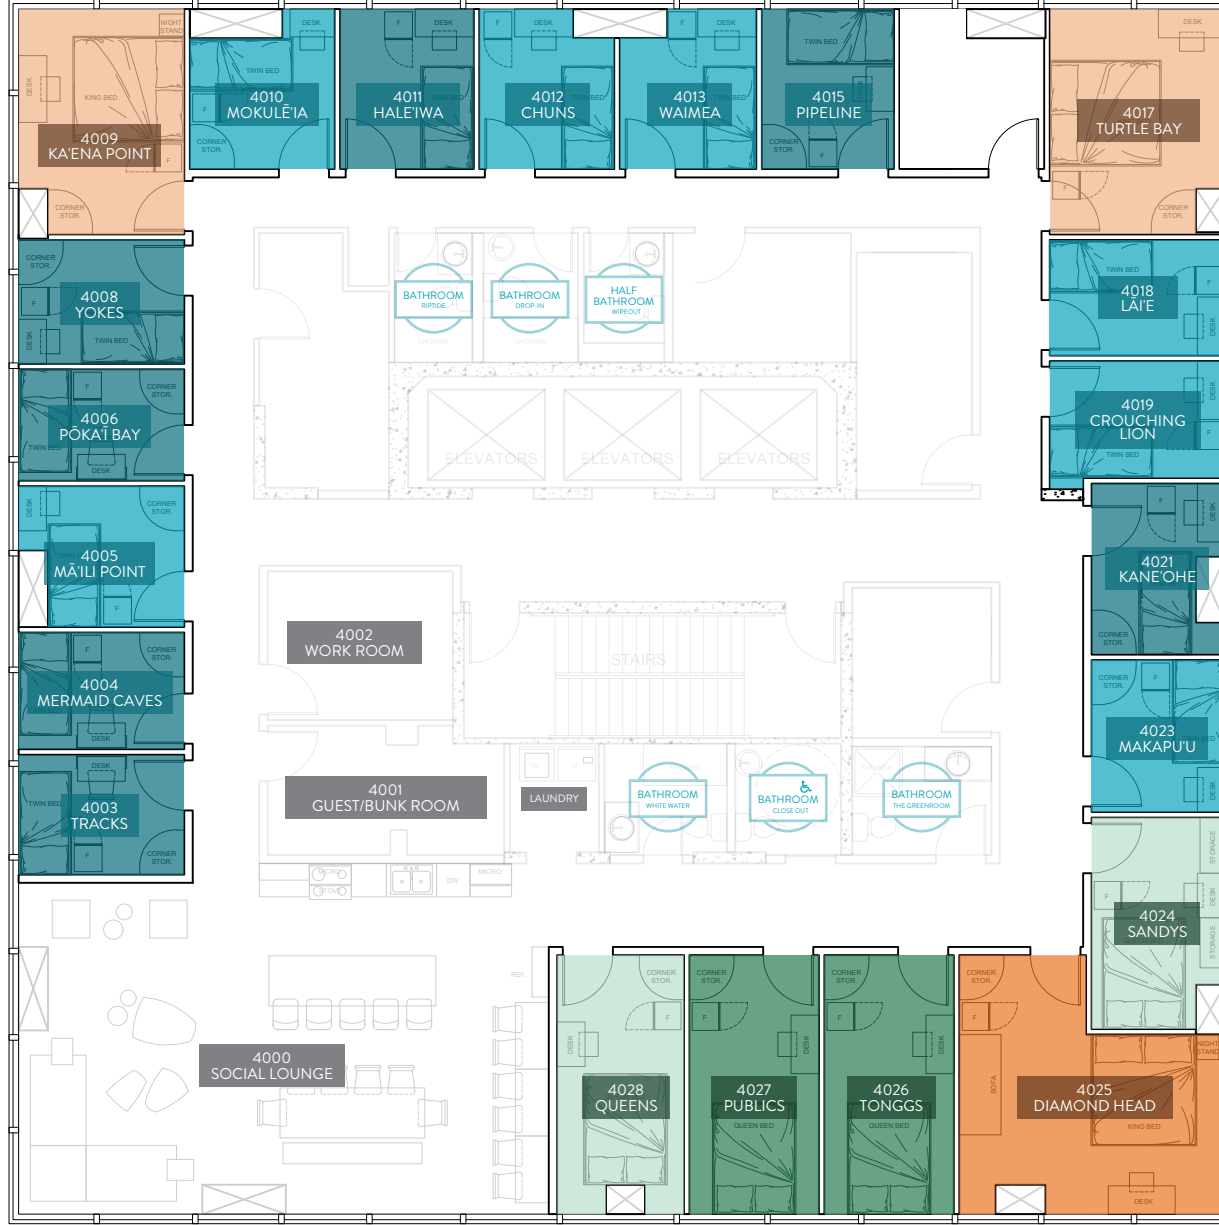

NORTH SHORE

HONOLULU

**KING Bedrooms**

- Corner Suite KING
- Corner Deluxe KING

**QUEEN Bedrooms**

- Deluxe QUEEN
- Standard QUEEN

**TWIN Bedrooms**

- Deluxe TWIN
- Standard TWIN

WEST SIDE

WINDWARD SIDE

SOUTH SHORE

Note: Layouts are approximate